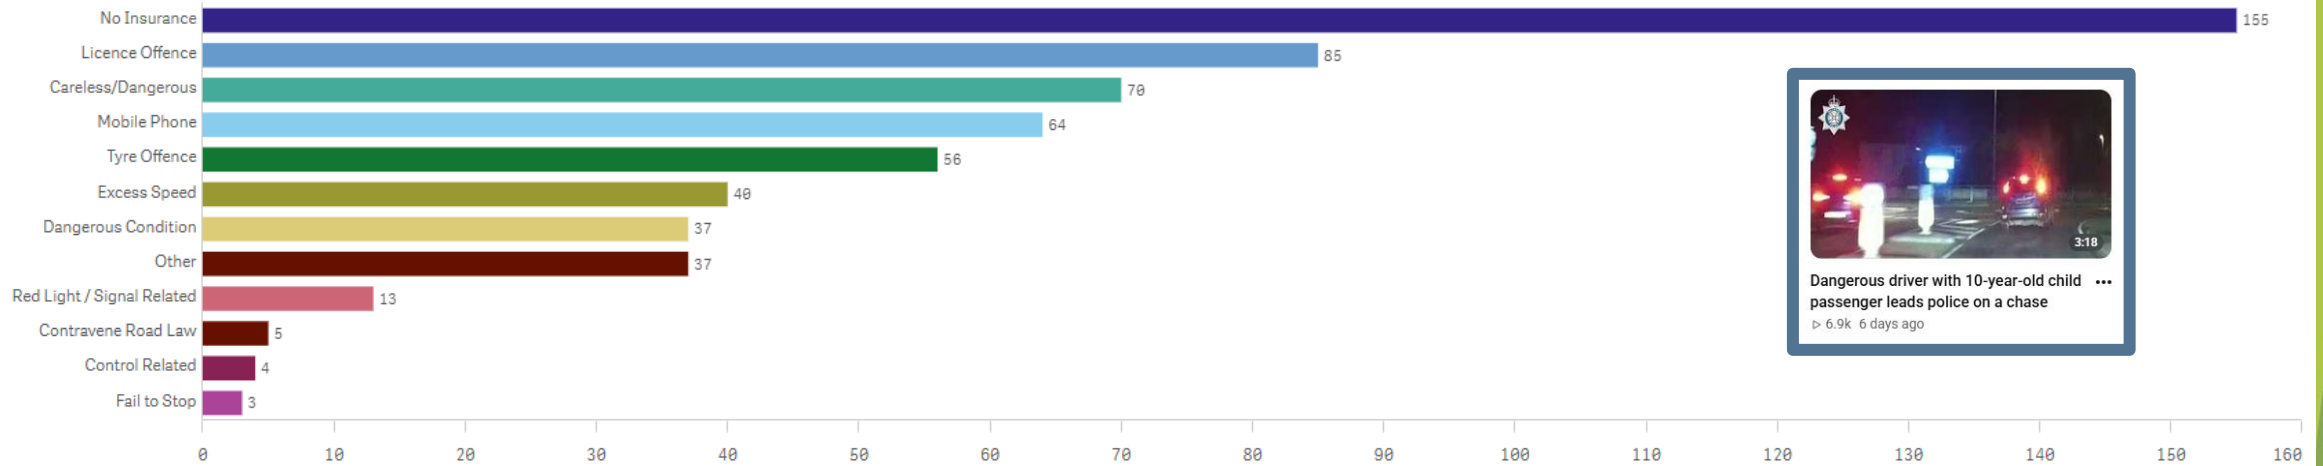

Some examples of careless or inconsiderate driving are:

- overtaking on the inside
- driving too close to another vehicle
- driving through a red light by mistake
- turning into the path of another vehicle
- flashing lights to force other drivers to give way
- misusing lanes to gain advantage over other drivers
- the driver being avoidably distracted by tuning the radio, lighting a cigarette etc
- unnecessarily staying in an overtaking lane
- unnecessarily slow driving or braking
- dazzling other drivers with un-dipped headlights

Visits by Area Board

No. offered a speed awareness course, issues with a fine and points, or referred to court

Area Board
● Pewsey

All subject to previous history and convictions

• Roads Policing Unit (RPU)

RPU in a period covering **January** to end of **April** issued over **925 tickets** to motorists, for numerous road related offences.

The most common offences they are enforcing are:

Activity - Endorsable offences