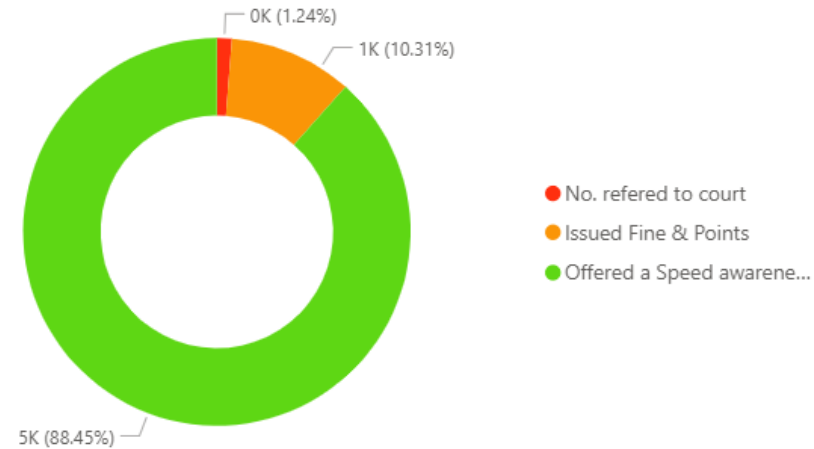

All subject to previous history and convictions