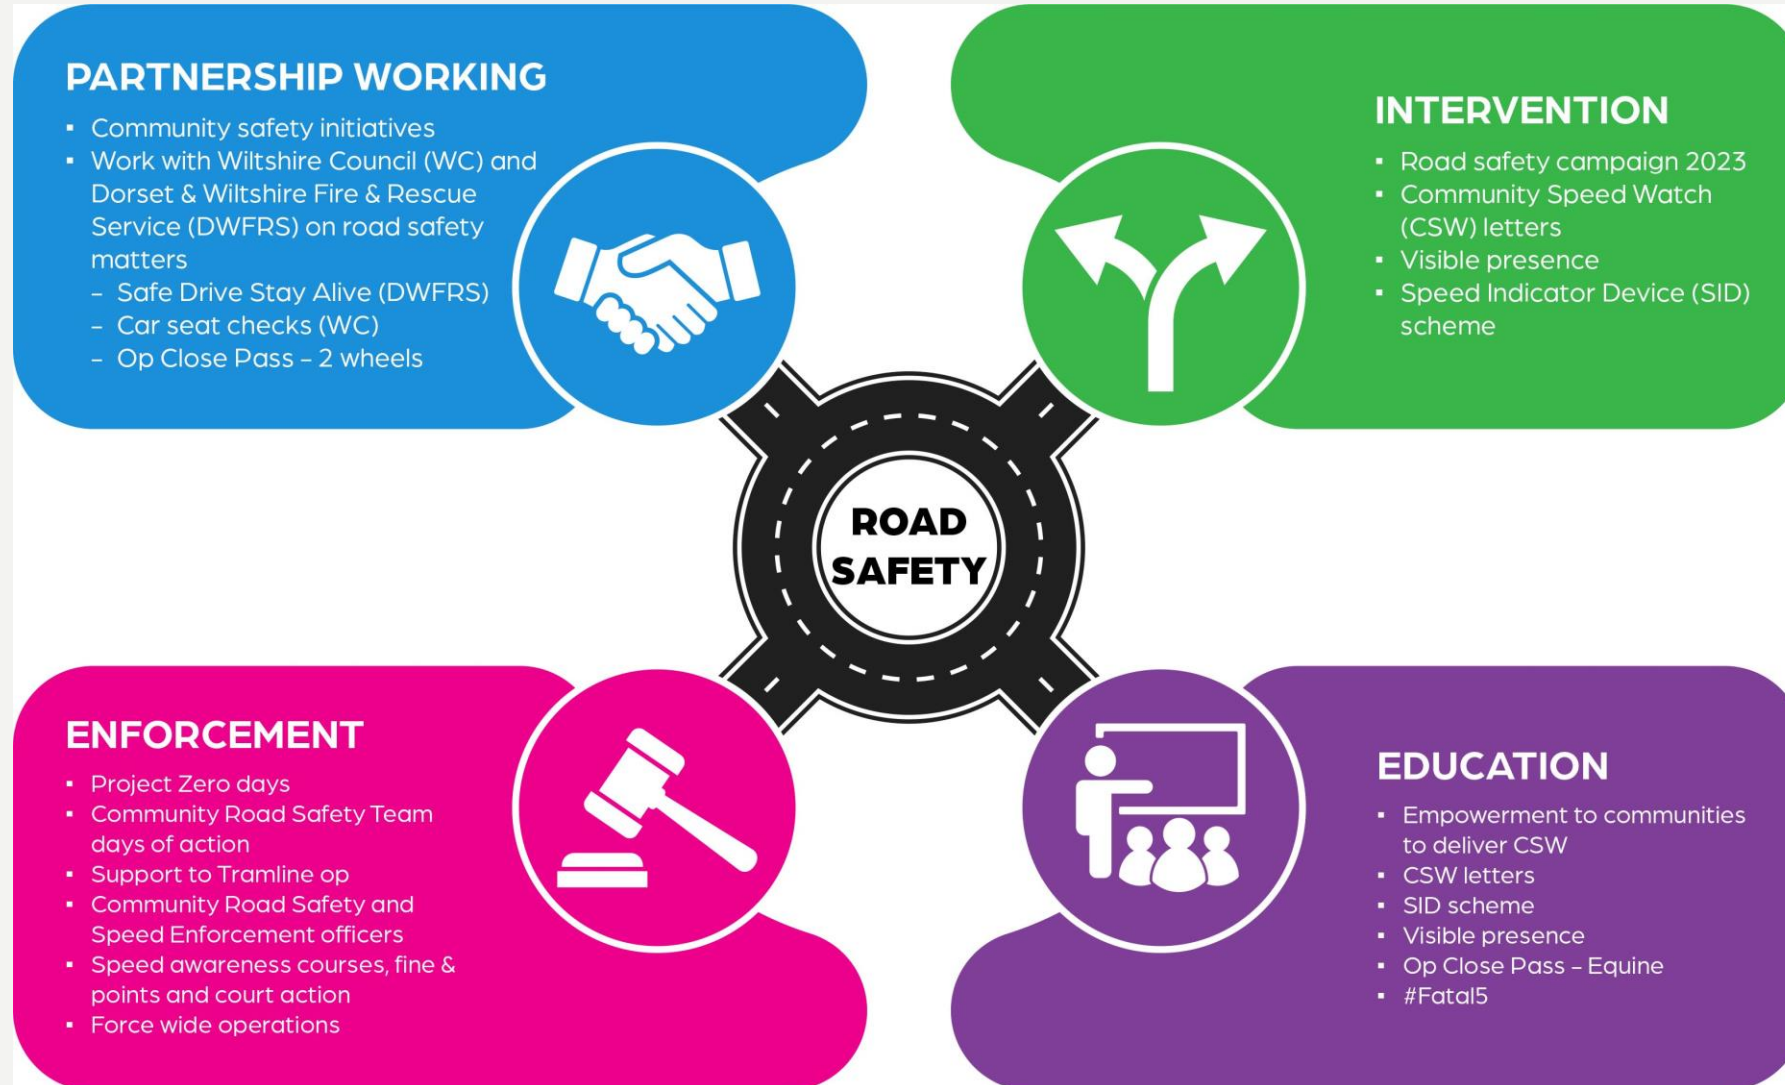

• Community Road Safety Team; what we do