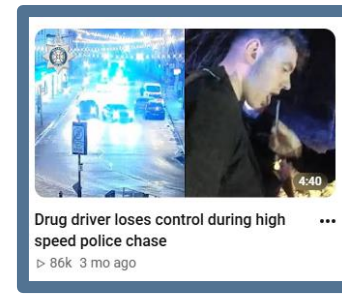

Some examples of careless or inconsiderate driving are:

- overtaking on the inside
- driving too close to another vehicle
- driving through a red light by mistake
- turning into the path of another vehicle
- flashing lights to force other drivers to give way
- misusing lanes to gain advantage over other drivers
- the driver being avoidably distracted by tuning the radio, lighting a cigarette etc
- unnecessarily staying in an overtaking lane
- unnecessarily slow driving or braking
- dazzling other drivers with un-dipped headlights

Visits by Area Board

No. offered a speed awareness course, issues with a fine and points, or referred to court

Area Board
● Pewsey

All subject to previous history and convictions

• Roads Policing Unit (RPU)

RPU in a period covering **January** to end of **April** issued over **925 tickets** to motorists, for numerous road related offences.

The most common offences they are enforcing are:

Activity - Endorsable offences