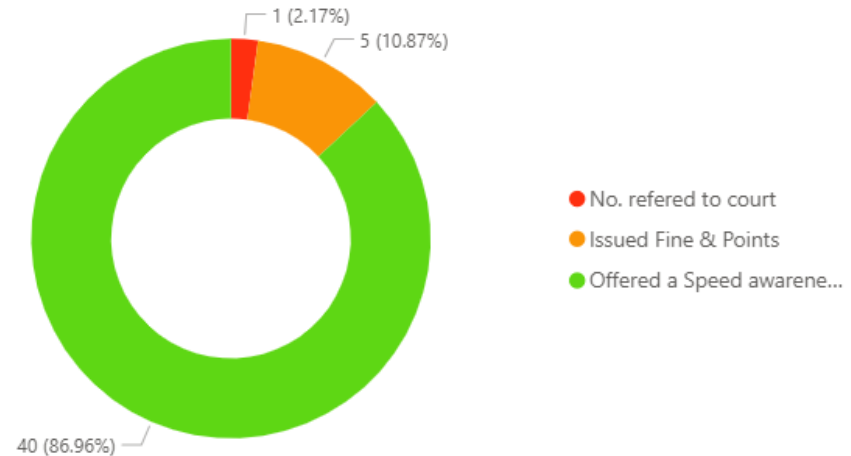

Some examples of careless or inconsiderate driving are:

- overtaking on the inside
- driving too close to another vehicle
- driving through a red light by mistake
- turning into the path of another vehicle
- flashing lights to force other drivers to give way
- misusing lanes to gain advantage over other drivers
- the driver being avoidably distracted by tuning the radio, lighting a cigarette etc
- unnecessarily staying in an overtaking lane
- unnecessarily slow driving or braking
- dazzling other drivers with un-dipped headlights

No. offered a speed awareness course, issues with a fine and points, or referred to court

All subject to previous history and convictions

• Speed enforcement – Pewsey area

Speed Enforcement January - April 2026

Visits by Area Board

No. offered a speed awareness course, issues with a fine and points, or referred to court

Area Board
● Pewsey

All subject to previous history and convictions

• Roads Policing Unit (RPU)

RPU in a period covering **January** to end of **April** issued over **925 tickets** to motorists, for numerous road related offences.

The most common offences they are enforcing are:

Activity - Endorsable offences