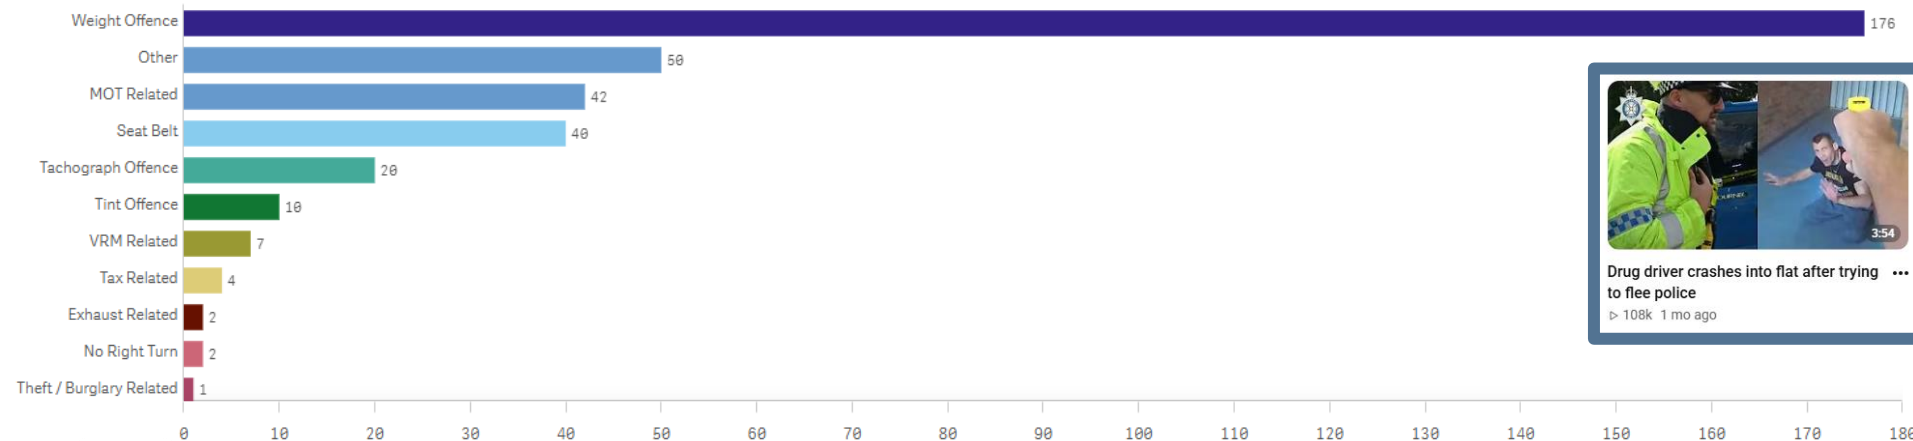

Visits by Area Board

No. offered a speed awareness course, issues with a fine and points, or referred to court

Area Board
● Pewsey

All subject to previous history and convictions

• Roads Policing Unit (RPU)

RPU in a period covering **January** to end of **April** issued over **925 tickets** to motorists, for numerous road related offences.

The most common offences they are enforcing are:

Activity - Endorsable offences

Activity - Non-Endorsable Offences

[Wiltshire Police – YouTube](https://www.youtube.com/user/WiltsPolice) - <https://www.youtube.com/user/WiltsPolice>

• Roads Policing Unit (RPU)

RPU have supported numerous nationally lead operations lead by the National Roads Policing Operations, Intelligence and Investigations (NRPOII)

We took part in [OP Drive Insured](https://www.mib.org.uk/DriveInsured) | <https://www.mib.org.uk/DriveInsured> which links in with the Motor Insurers' Bureau (mib) to target those driving on our road uninsured to help make them safer. We sized **22** vehicles for no insurance during that week alone.