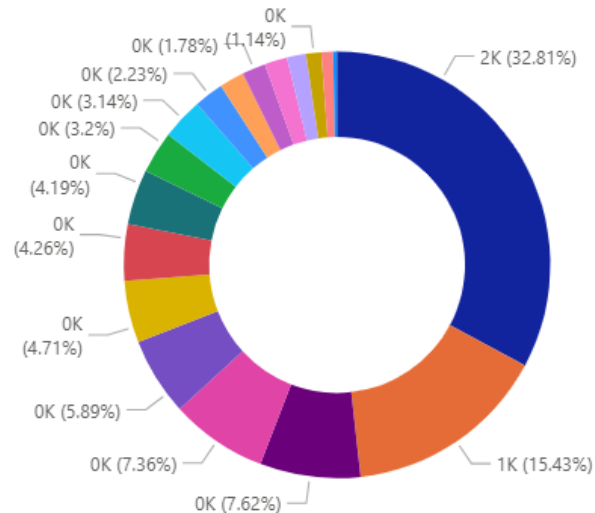

Some examples of careless or inconsiderate driving are:

- overtaking on the inside
- driving too close to another vehicle
- driving through a red light by mistake
- turning into the path of another vehicle
- flashing lights to force other drivers to give way
- misusing lanes to gain advantage over other drivers
- the driver being avoidably distracted by tuning the radio, lighting a cigarette etc
- unnecessarily staying in an overtaking lane
- unnecessarily slow driving or braking
- dazzling other drivers with un-dipped headlights

• Community Road Safety Team; what we do

Community Speed Enforcement Officers

CSEOs

• Speed enforcement – All of Swindon & Wiltshire

Speed Enforcement January - April 2026

Visits by Area Board

Area Board

- Swindon
- Salisbury
- Tidworth
- South West Wiltshire
- Southern Wiltshire
- Warminster
- Corsham
- Marlborough
- Stonehenge
- Trowbridge
- RWB
- Bradford on Avon
- Devizes
- Chippenham
- Melksham
- Malmesbury
- Pewsey
- Westbury
- Calne